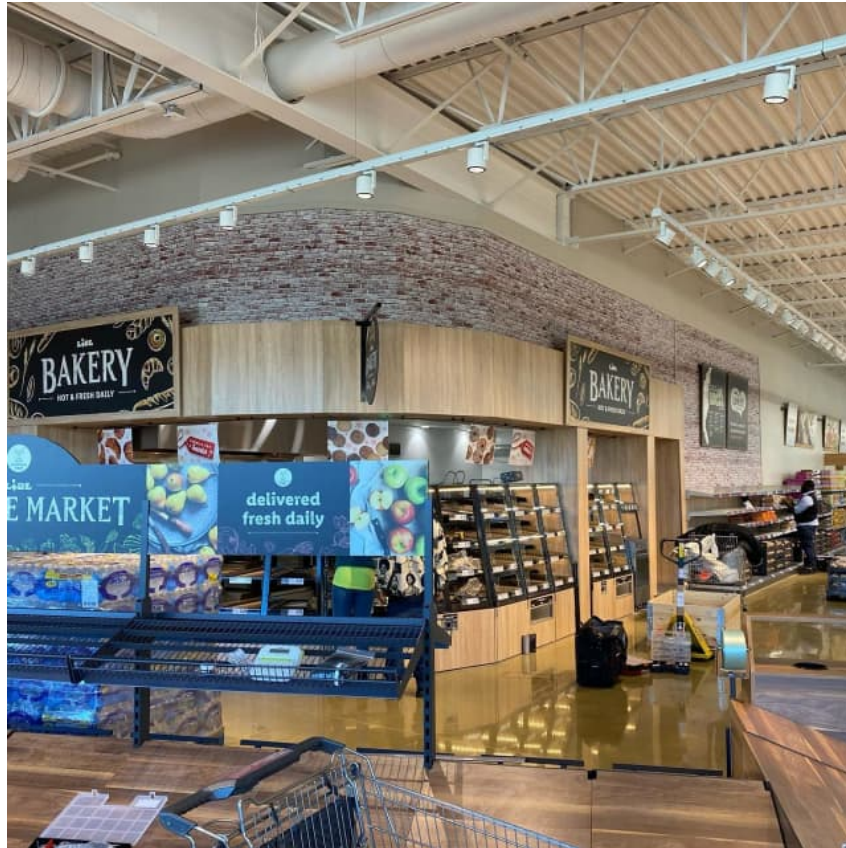

Monday, November 16, 2020

By: Cecilia Levine

Lidl Supermarket Opening Hudson County Store This Week

Lidl will open Wednesday in Bayonne Photo Credit: RDL Construction LLC

A new Lidl supermarket will open this week in Bayonne.

The German grocer will open Wednesday, Nov. 18 at 20 Goldsborough Dr., in the Harbor View Marketplace.

The market will be located inside of the newly-built Harbor View Marketplace along Route 440 -- just steps from the 34th Street Light Rail station.

“The City of Bayonne is happy to welcome Lidl to our community,” Bayonne Mayor Jimmy Davis said.

Lidl is opening in Bayonne this week Photo Credit: RDL Construction LLC

Conference room inside Lidl Photo Credit: RDL Construction LLC